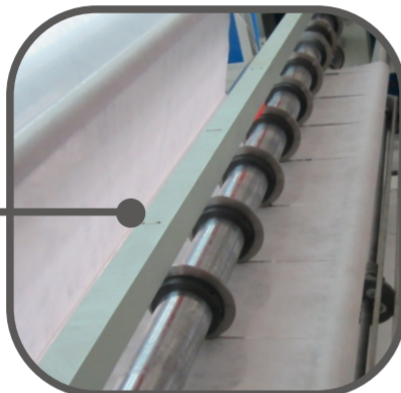

DUST COLLECTOR FILTER BAG MACHINE GUIDE

COPY RIGHT @ SHANGHAI INDRO INDUSTRY CO., LTD

INDRO FILTRATION SPECIALIST

SHANGHAI INDRO INDUSTRY CO., LTD

WWW.INDROFILTERMACHINE.COM

EMAIL:SERVICE@FILTERWORKSHOP.COM

COPY RIGHT @ SHANGHAI INDRO INDUSTRY CO., LTD