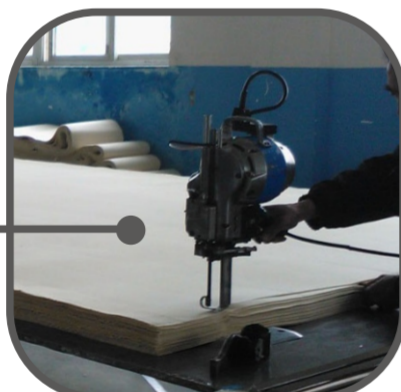

DUST COLLECTOR FILTER BAG MACHINE GUIDE

COPY RIGHT @ SHANGHAI INDRO INDUSTRY CO., LTD

INDRO FILTRATION SPECIALIST

SHANGHAI INDRO INDUSTRY CO., LTD

WWW.INDROFILTERMACHINE.COM

EMAIL:SERVICE@FILTERWORKSHOP.COM

COPY RIGHT @ SHANGHAI INDRO INDUSTRY CO., LTD